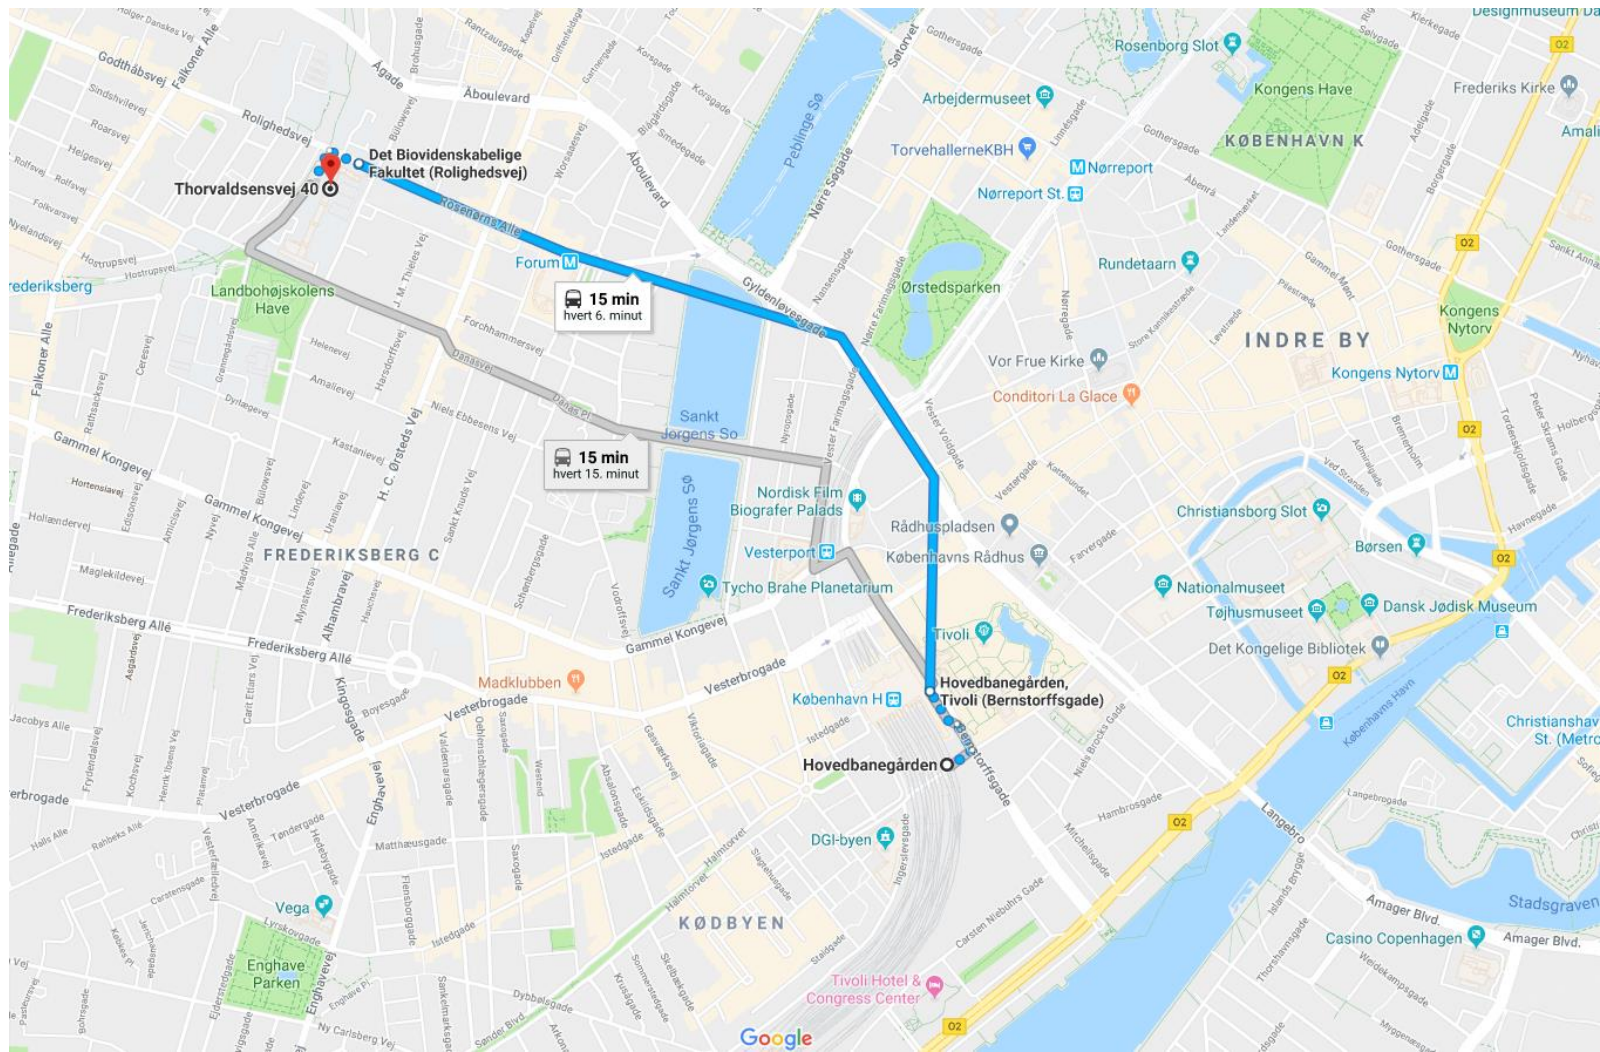

From central station

Take Bus 2A from Bernstorffgade towards “Tingbjerg Gavhusvej”, 10-15 min bus ride. Get out at Det Biovidenskabelige Fakultet (Rolighedsvej), walk 2 min to Thorvaldsensvej 40.