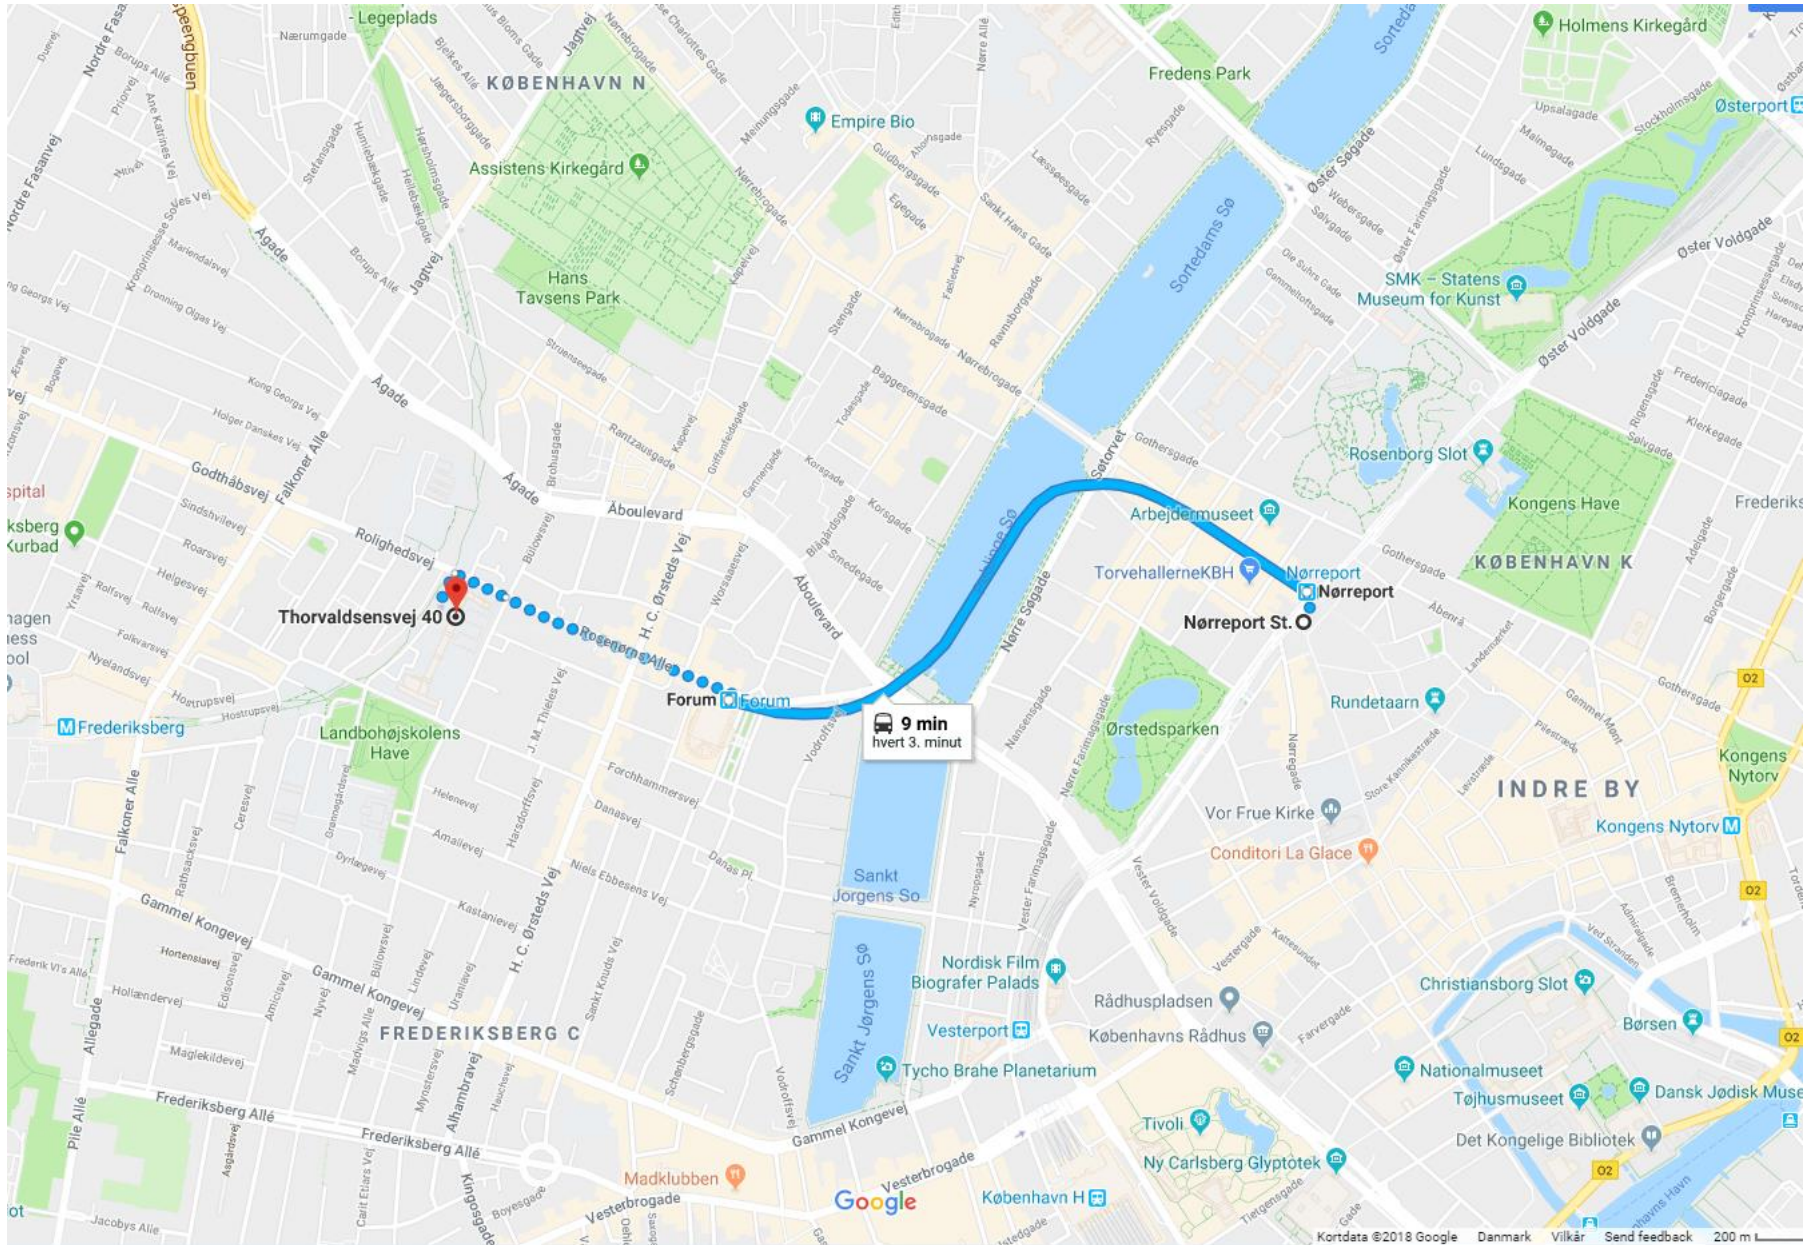

From Nørreport to University of Copenhagen, Thorvaldsensvej 40

Metro MS towards “Vanløse” -> get out at Forum. 800m walking to University of Copenhagen, Rosenørns Alle.